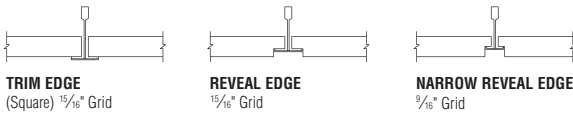

ASTM E 1264 Classification: Type XX, Pattern E (Except White Elite), Fire Class A
 — Pattern C E I (White Elite only - Perforated), Fire Class A

***Edge Detail Ordering Procedure:** To order preferences for edge details, select the item number above, then add the appropriate Edge Detail Code below.

Example:

Item Number	Edge Detail Code (Other than Trim)
Select from chart	B Reveal (15/16") F Narrow Reveal (9/16")
Example: 1612-NBY-1	1612 B -NBY-1 1612 F -NBY-1

Edge Details:

Product Features at a Glance: