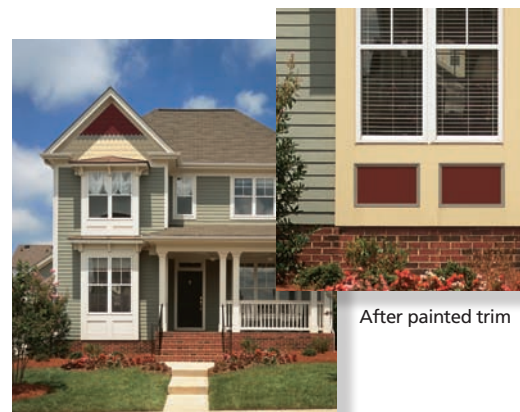

CertainTeed

WeatherBoards™ & Restoration Millwork®

VinylSafe™ Paint Color Guide

Siding: WeatherBoards 7 1/4" Cedar Lap in olive
Accents: Half-Rounds in autumn red, olive, and butter
Trim: Restoration Millwork® in autumn red, olive, and butter

Nantucket Gray – CT15

Olive – CT2

Pewter – CT3

Desert Gold – CT9

Coastal Blue – CT4

Autumn Red – CT1

Newport Taupe – CT8

Before painted trim