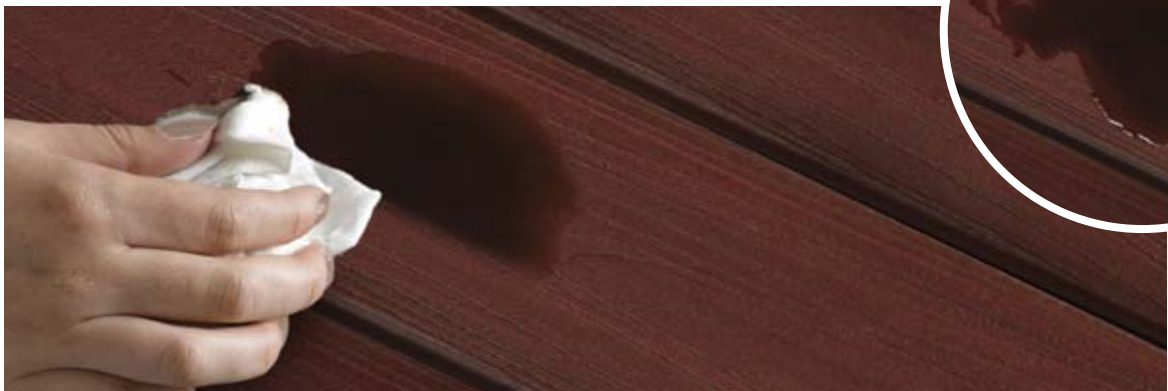

Note for optimum decking appearance: When dealing with butt joints or multi-chromatic colors, it is suggested you layout 10 or more rows of decking boards across the joists to ensure butt joints are properly staggered and color variations are either randomly dispersed throughout or arranged in the desired pattern. This not only allows you to preview how the deck will look installed, but it also provides easy access to decking boards as you work.

Castle Gray

Tudor Brown

Ipe Tropics

Rosewood Tropics

Bronze

Slate

Stain and Fade Warranty

EverNew® PT Decking is not affected by wine, tea, coffee, catsup, barbecue sauces, mustard and the many other drips and spills of outdoor dining. And the industry-leading color retention is unmatched by any other product.

Fastening

EverNew PT decking requires two fasteners at each end but only one fastener per joist. For the professional deck builder – this installation efficiency results in a 40% reduction in fasteners and a 30% reduction in labor. Since EverNew PT decking is grained on both sides, two usable faces are available. This reversible board option may reduce waste by 15%.