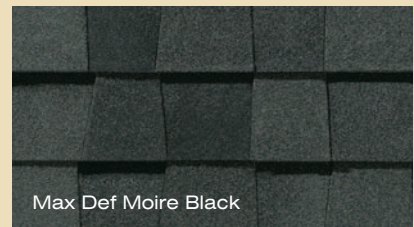

Max Def Heather Blend

Max Def Moire Black

Max Def Resawn Shake

Max Def Weathered Wood

ASK ABOUT ALL OF OUR OTHER CERTAINTEED® PRODUCTS AND SYSTEMS:

ROOFING • SIDING • TRIM • DECKING • RAILING • FENCE • FOUNDATIONS
GYPSUM • CEILINGS • INSULATION • PIPE