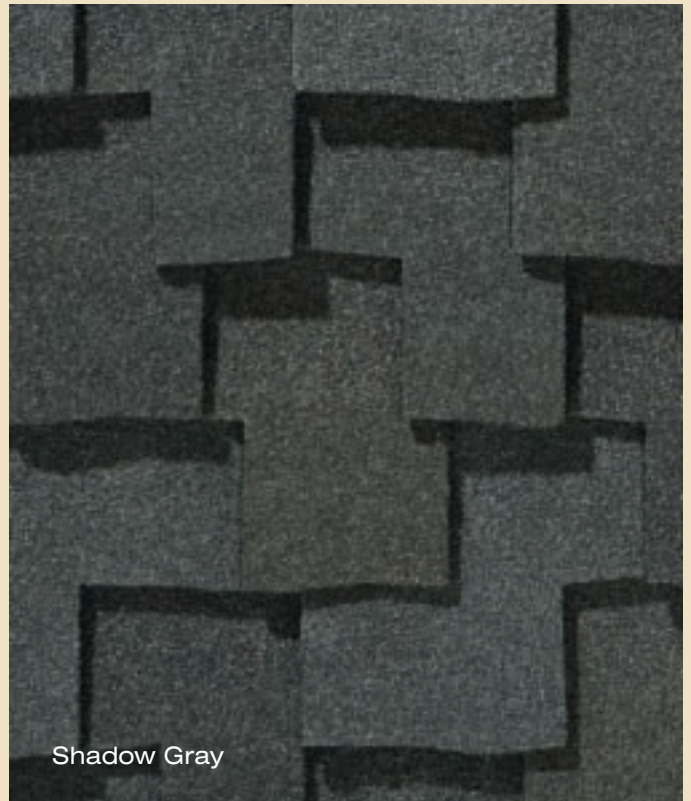

It's an easy executive decision. Presidential Shake TL gives your home the distinct look of a hand-split wood shake roof with the durability and performance that leaves wood in the sawdust. You get sculpted edges, staggered lines, and triple layer depth, for an amazing ground level effect that will last and last.

See actual warranty for specific details and limitations.

PRESIDENTIAL SHAKE™ TL color palette

PRESIDENTIAL SHAKE™ TL gallery

Country Gray

Platinum

Spanish Tile

Shadow Gray

**From light, inviting earth tones
to darker, bolder hues**

Aged Bark

Autumn Blend

Charcoal Black

Shown in
Charcoal Black

**Color your home...virtually.
Log on to www.certainteed.com/colorview**

not sure which color to pick?

CHECK OUT CERTAINTEED'S COLORVIEW.™

ColorView™ is CertainTeed's interactive tool to help you visualize product style and color options. Using it is easy. Just go to www.certainteed.com/colorview.