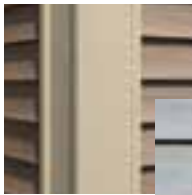

Give your home a personality all its own.

There are no limits to the unique personality you can create for your home with decorative trim and accessories. And, when you choose CertainTeed, you have an equally broad choice of options in materials and styles. CertainTeed and your builder or remodeler will help you make the choices that fit your vision – and your budget. All CertainTeed products are designed to work together with CertainTeed's wide range of siding products in color and style.

Polymer Shakes & Shingles

Cedar Impressions® family of cedar style shingles is the ideal choice for the natural look of wood siding. Perfect for accents or whole house applications, the TrueTexture™ finish is available in perfection shingles and rough-split shakes.

Vinyl Carpentry®

A complete line of pre-formed decorative accents and trim pieces, Vinyl Carpentry components add distinction to windows, doors, corners, gables and frieze boards. From crown and cornice moldings, to corner blocks and rosettes, lineals, and much more, all Vinyl Carpentry products are available in CertainTeed's industry-leading color palette. That makes it easy to mix, match, coordinate or contrast trim with siding colors.

Restoration Millwork®

It looks and feels like top-grade lumber, but Restoration Millwork is actually cellular PVC. That means it can be cut, shaped, routed and milled with traditional woodworking tools to create unique, decorative designs. Restoration Millwork can also be painted for a truly custom look.

The line includes trimboards, beadboard, full-size sheets, one-piece corners and specialty profiles including brickmould and crown moulding.

EverNew® Railing, Porch and Deck